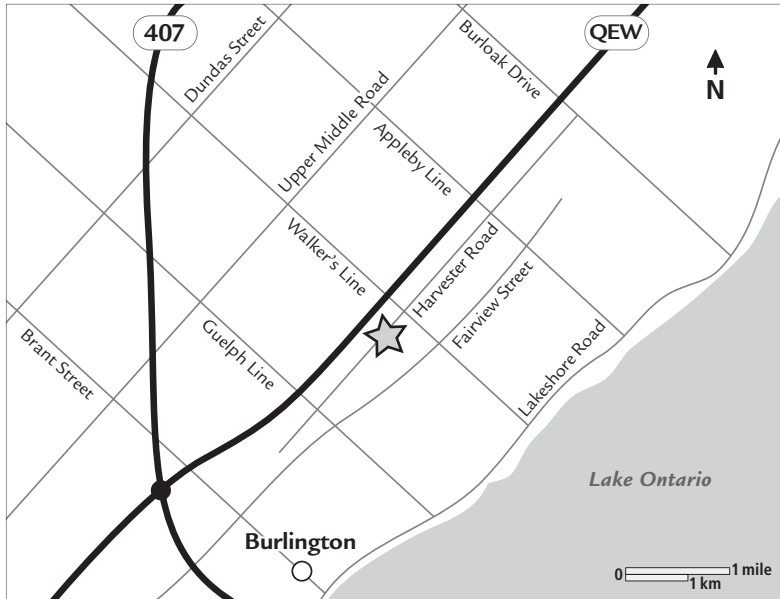

MACGREGOR

MARKETING COMMUNICATIONS INC.

City View